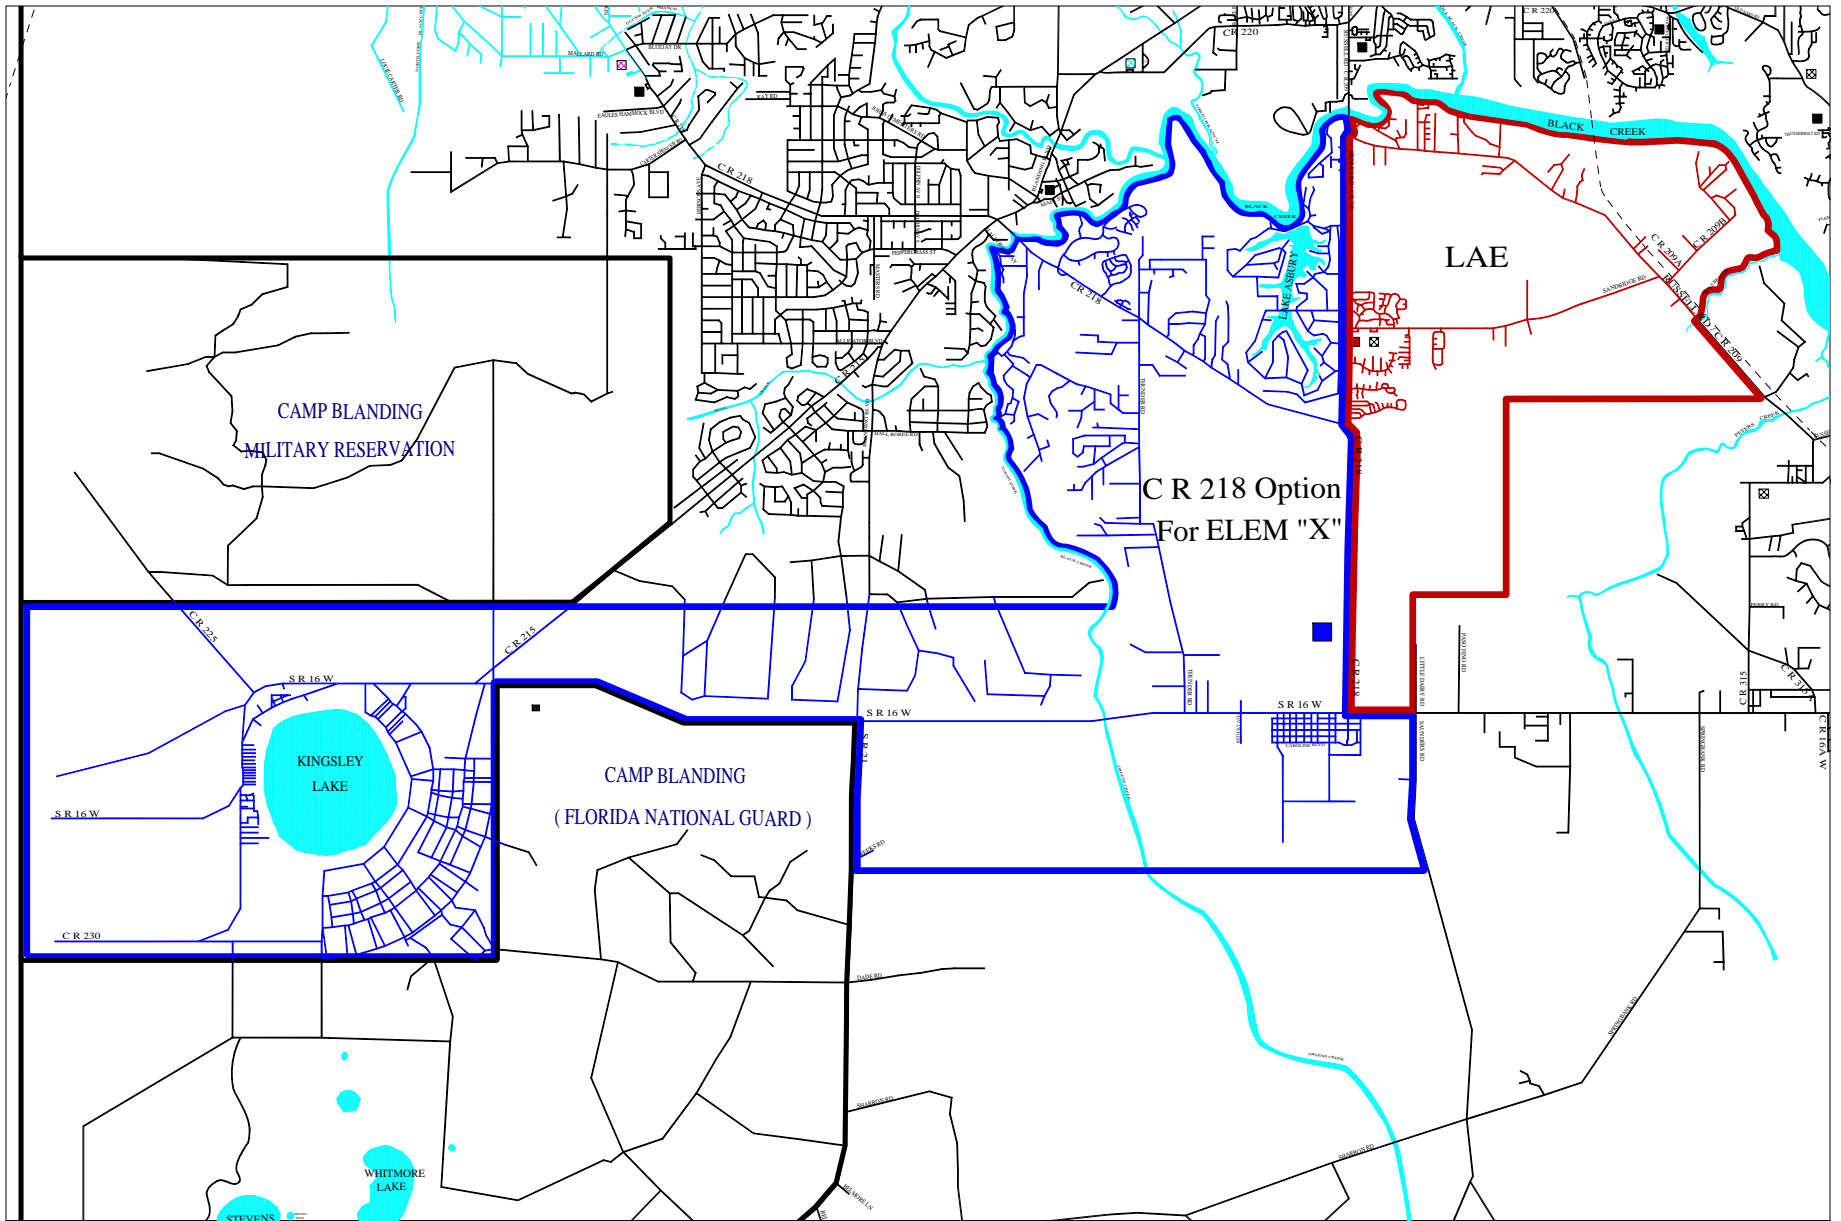

County Road 218 Elementary "X" Site Option

School	Population
LAE	625
ELEM "X"	663

Russell Road Elementary "X" Site Option

School	Population
LAE	577
ELEM "X"	711

SCALE: 2.15 mi/inch.

SCALE: 2.15 mi/inch.