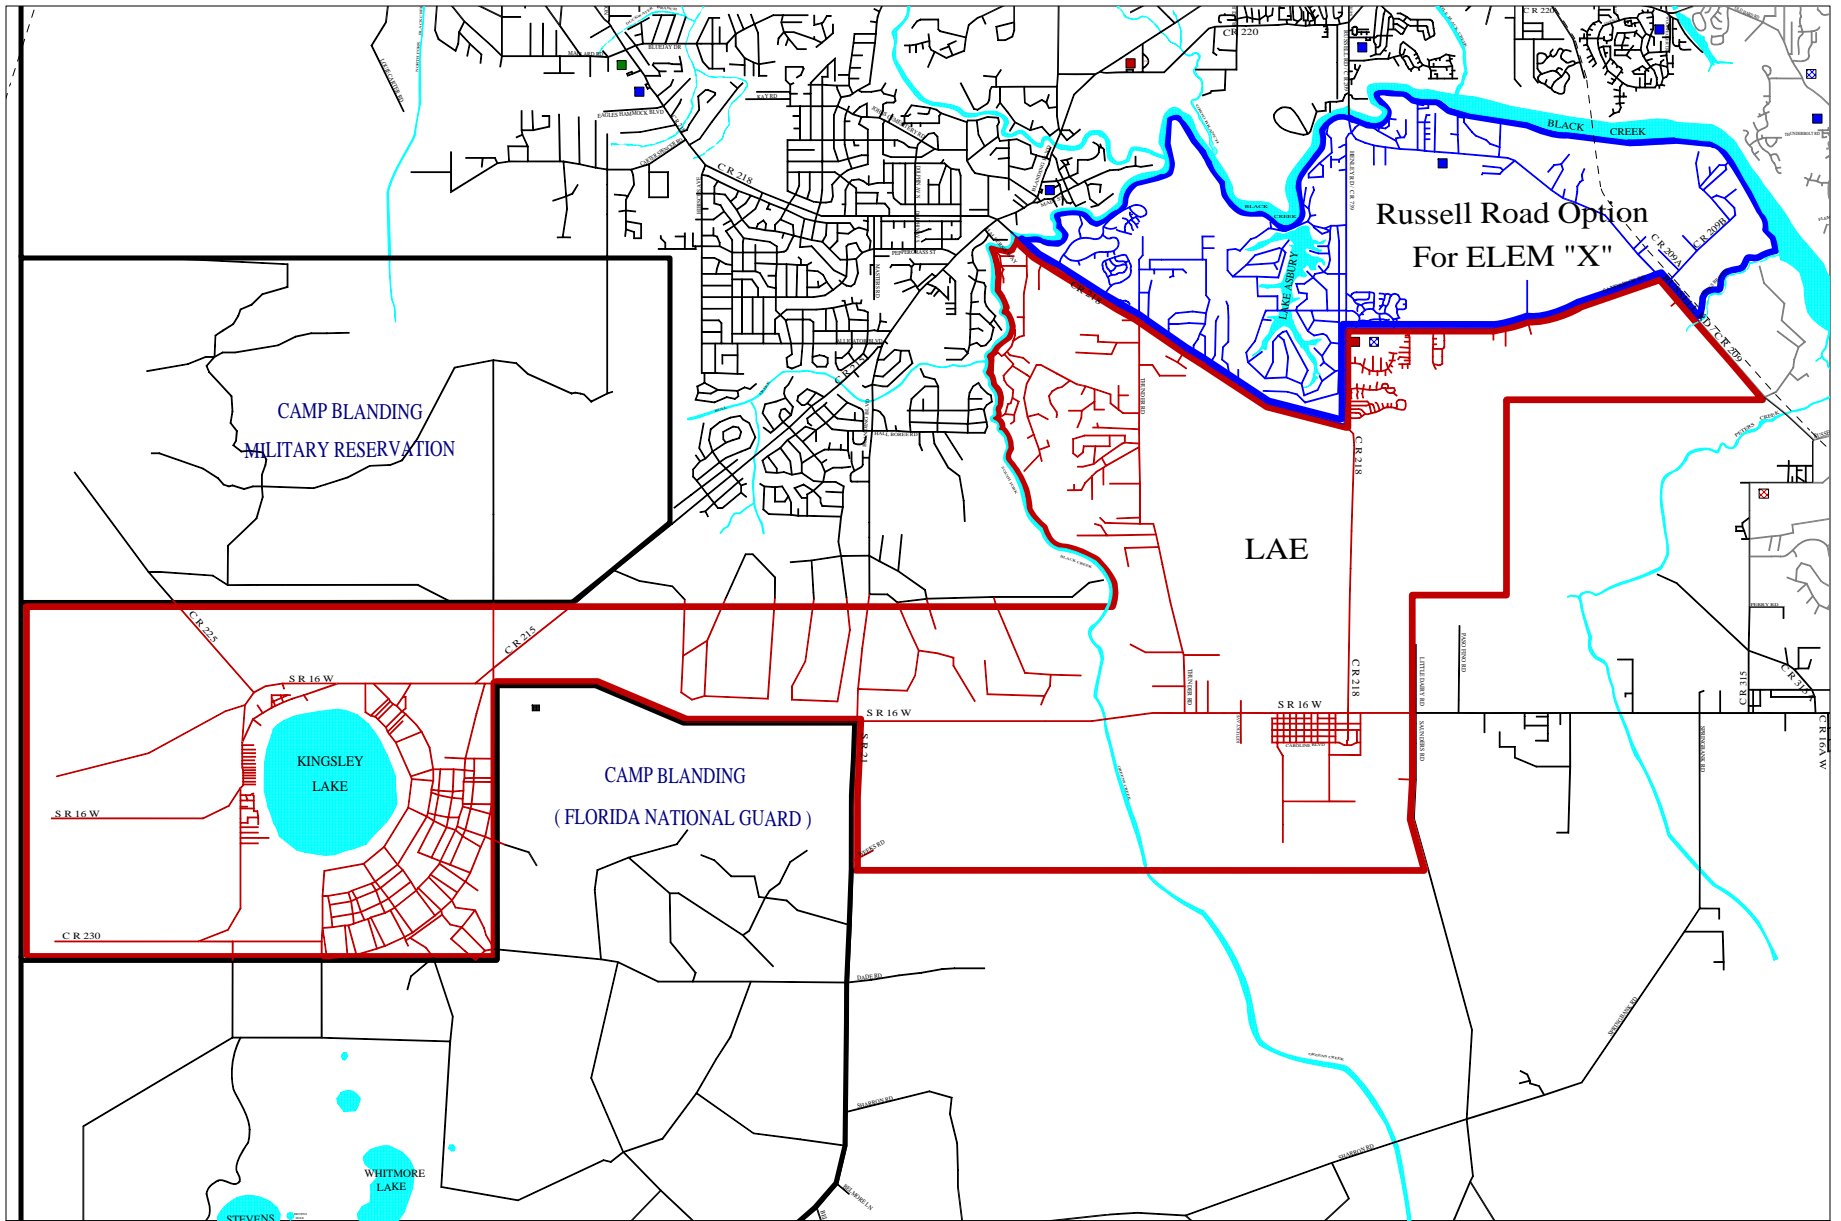

County Road 218 Elementary "X" Site Option

School	Population
LAE	625
ELEM "X"	663

Russell Road Elementary "X" Site Option

School	Population
LAE	577
ELEM "X"	711

SCALE: 2.15 mi/inch.

SCALE: 2.15 mi/inch.